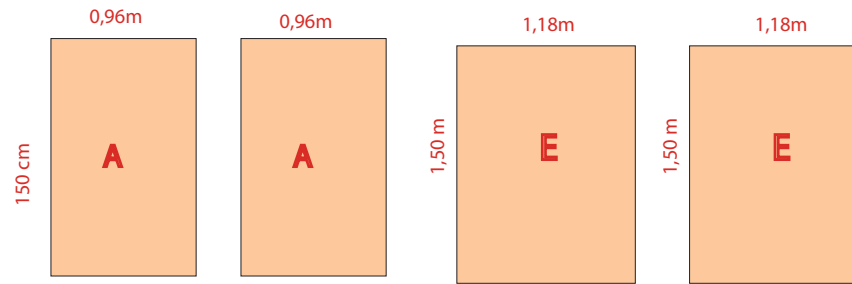

2GO Trailer Tent
CLI1720916

Basic Trailer Tent
825100106