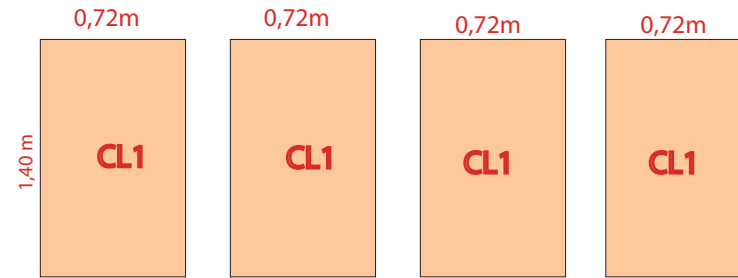

Premium/Royal acrylic Awning
825400205

Royal Awning
820400208

2GO Trailer Tent
CLI1720916

Basic Trailer Tent
825100106

Basic acrylic Trailer Tent
8256100104

Classic Trailer Tent
820210102

Classic Trailer Tent
CLI1720616