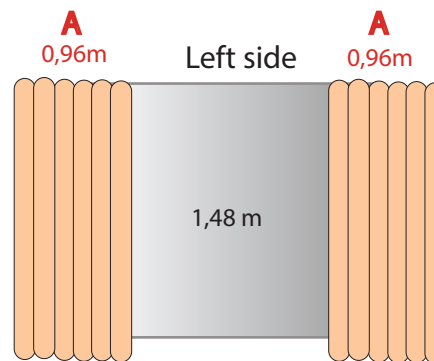

2GO Trailer Tent
CLI1720916

Basic Trailer Tent
825100106