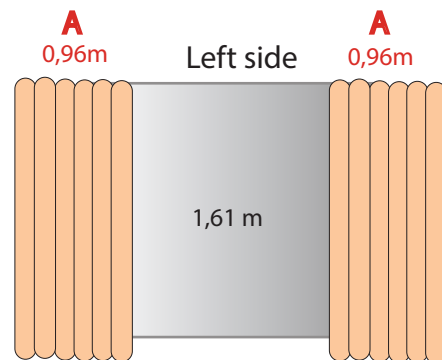

Classic Trailer Tent
820210102

Classic Trailer Tent
CLI1720616

Basic acrylic Trailer Tent
8256100104