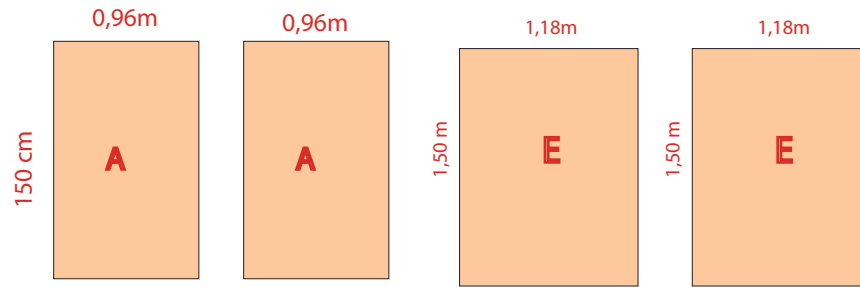

Basic acrylic Trailer Tent
8256100104