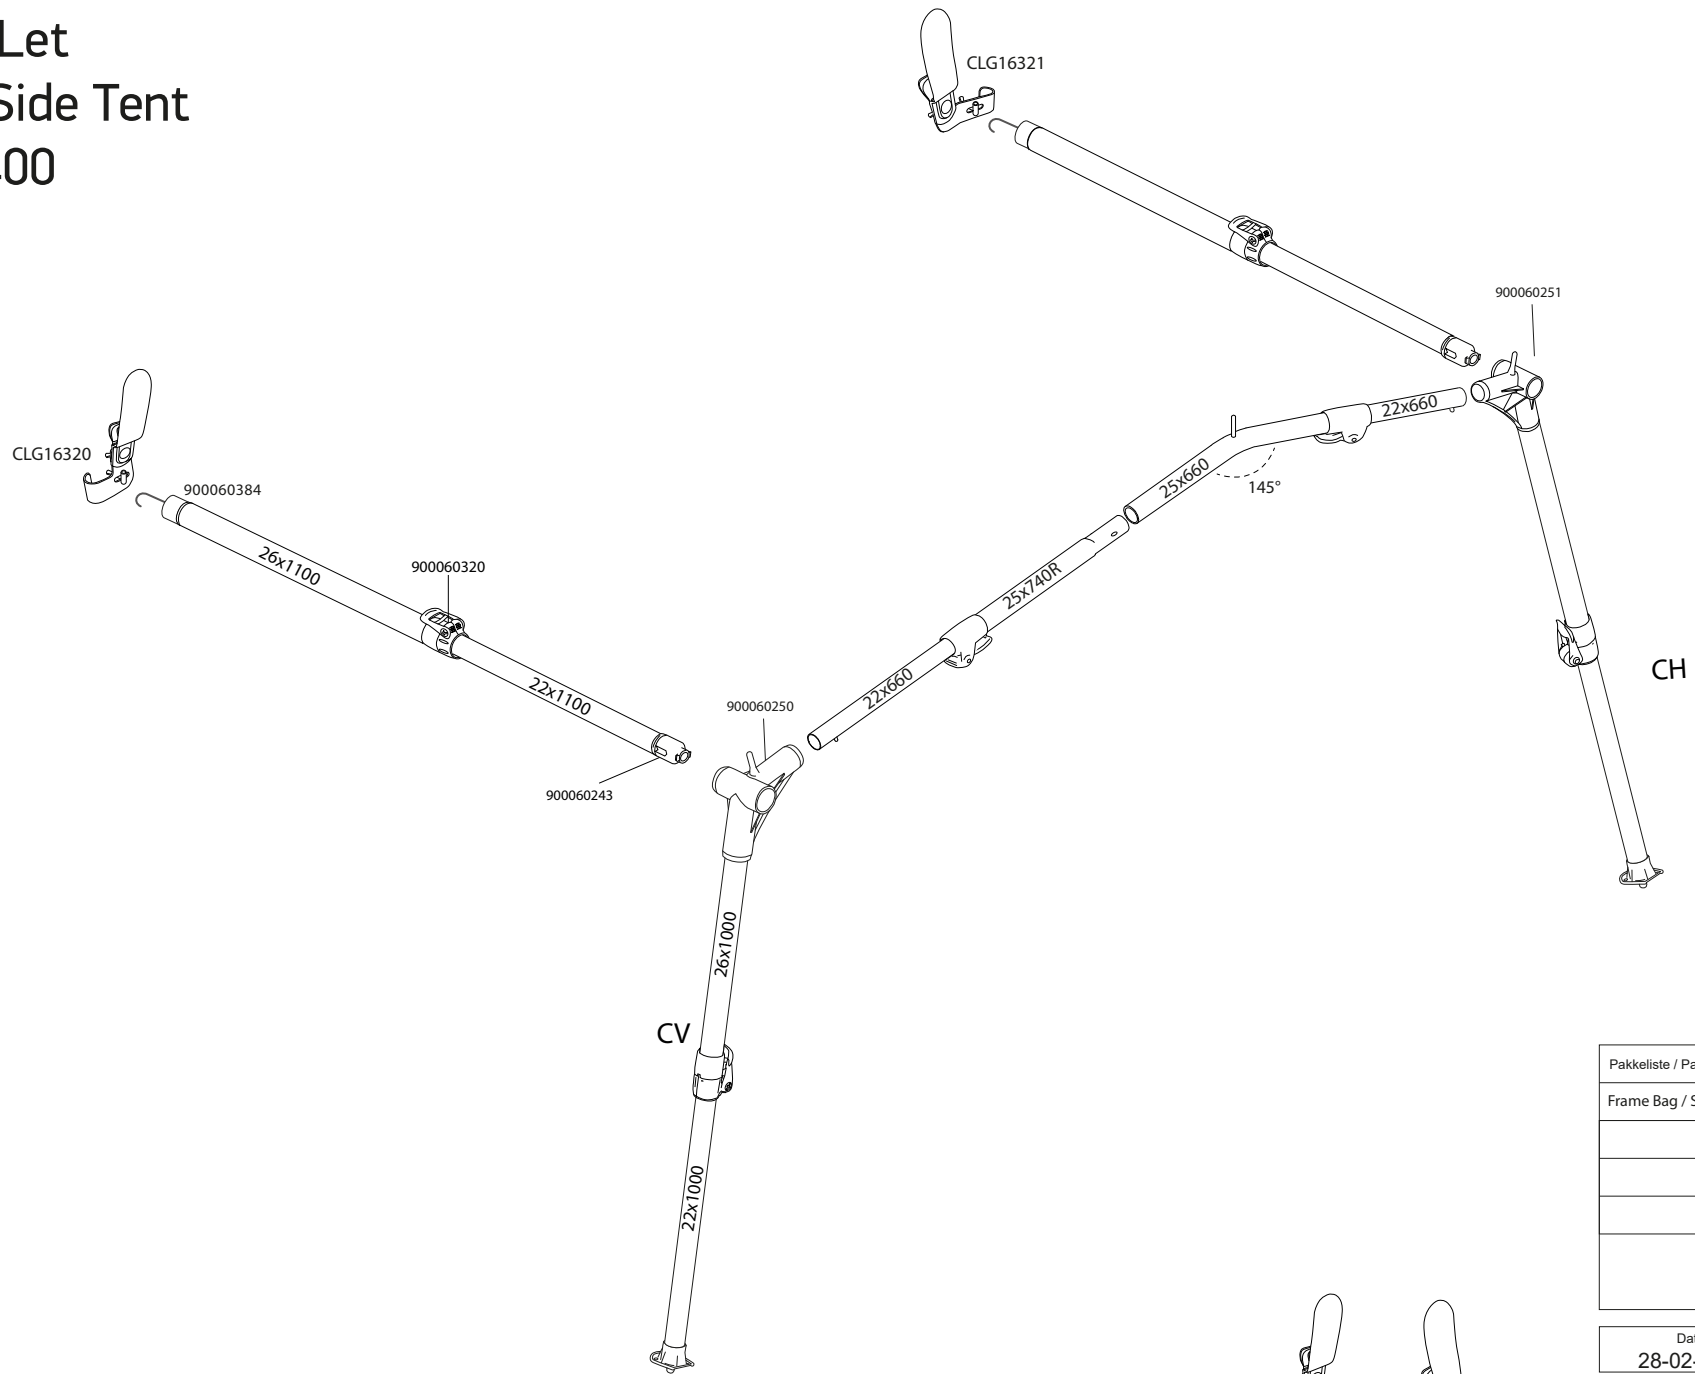

Camp-Let Earth Side Tent CLI16400

Pakkeliste / Packing list	Stk. / Qty.
Frame Bag / Stangpose	Small

Date:	Version no:	Units:
28-02-2024	02	mm

CLG16320

CLG16321