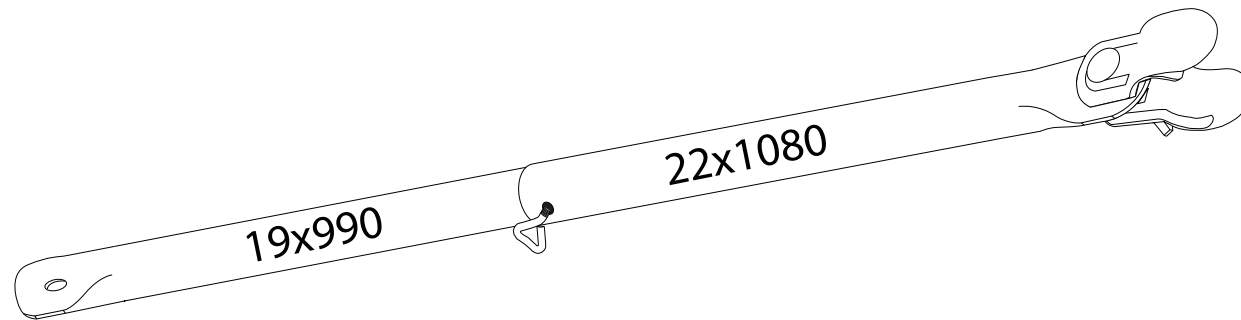

# Verandastang

Cito/Trinus

9X0000107

Pakkeliste / Packing list	Stk. / Qty.
Pakkes á 10 stk	
Karton / Carton	Lille
Date: 30-06-2020	Version no: 01
	Units: mm

The logo for Isabella, featuring a crown above the word "Isabella" in a stylized, cursive font.