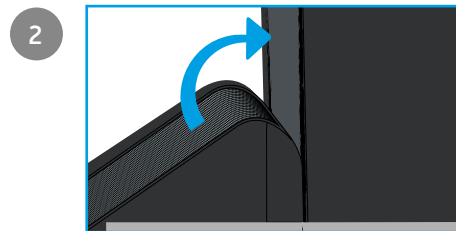

Partner

R5177 V1 2026

Partner side left or right

Front

Back

Partner front

80 cm front

120 cm front

120 cm door

Partner connect

Adjust for height

High

Low

www.isabella.net