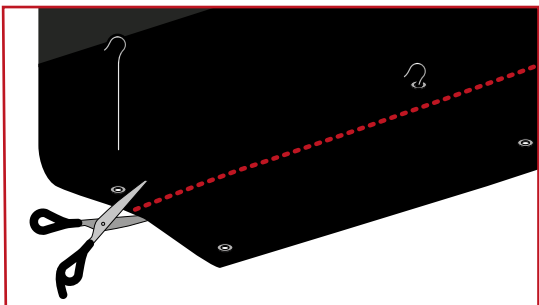

Partner

R5177 V1 2026

Partner side left or right

Front

Back

Partner front

80 cm front

120 cm front

120 cm door

Partner connect

Adjust for height

High

Low

www.isabella.net