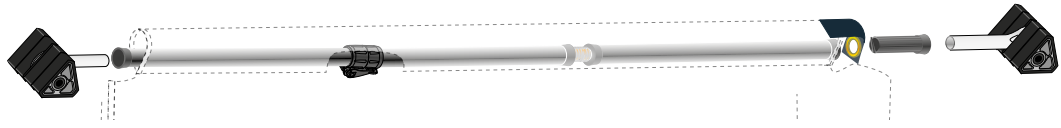

Partner

R5177 V1 2026

Partner side left or right

Front

Back

Partner front

80 cm front

120 cm front

120 cm door

Partner connect

Adjust for height

High

Low

www.isabella.net