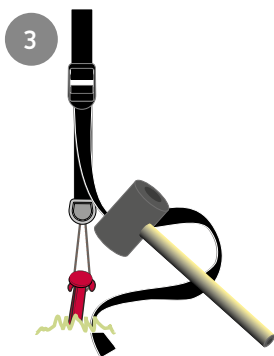

Partner

R5177 V1 2026

Partner side left or right

Front

Back

Partner front

80 cm front

120 cm front

120 cm door

Partner connect

Adjust for height

High

Low

www.isabella.net