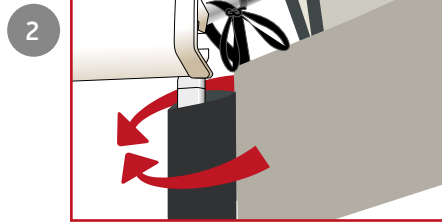

Partner

R5177 V1 2026

Partner side left or right

Front

Back

Partner front

80 cm front

120 cm front

120 cm door

Partner connect

Adjust for height

High

Low

www.isabella.net