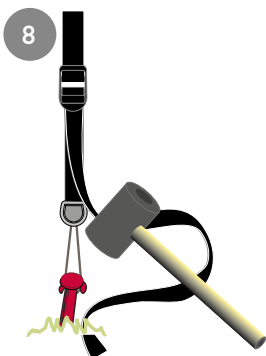

Partner

R5177 V1 2026

Partner side left or right

Front

Back

Partner front

80 cm front

120 cm front

120 cm door

Partner connect

Adjust for height

High

Low

www.isabella.net