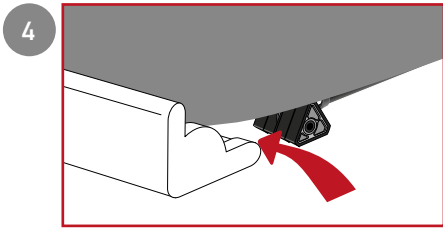

Partner

R5177 V1 2026

Partner side left or right

Front

Back

Partner front

80 cm front

120 cm front

120 cm door

Partner connect

Adjust for height

High

Low

www.isabella.net