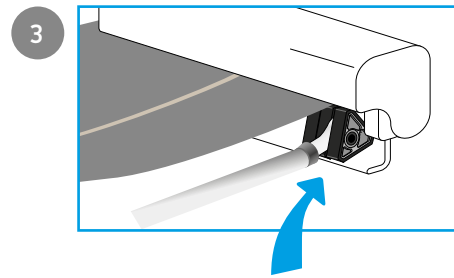

Partner

R5177 V1 2026

Partner side left or right

Front

Back

Partner front

80 cm front

120 cm front

120 cm door

Partner connect

Adjust for height

High

Low

www.isabella.net