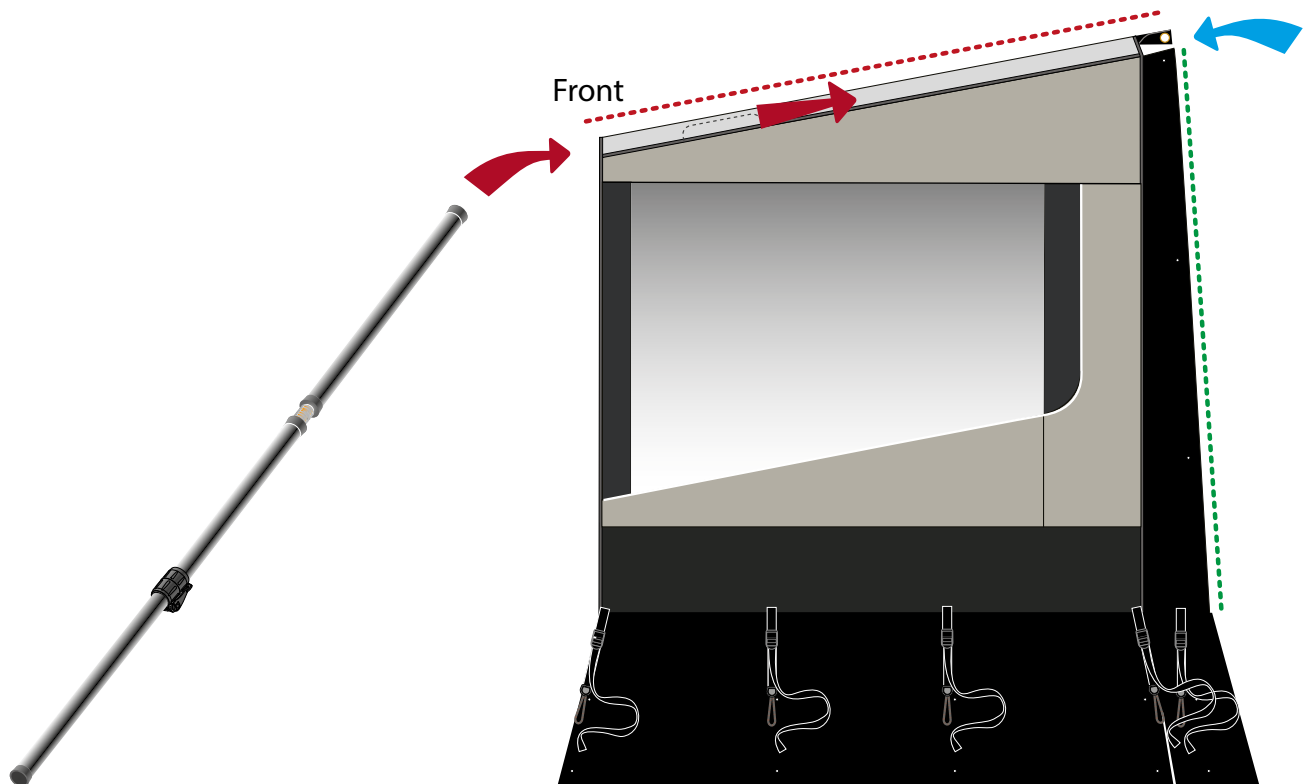

Partner

R5177 V1 2026

Partner side left or right

Front

Back

Partner front

80 cm front

120 cm front

120 cm door

Partner connect

Adjust for height

High

Low

www.isabella.net