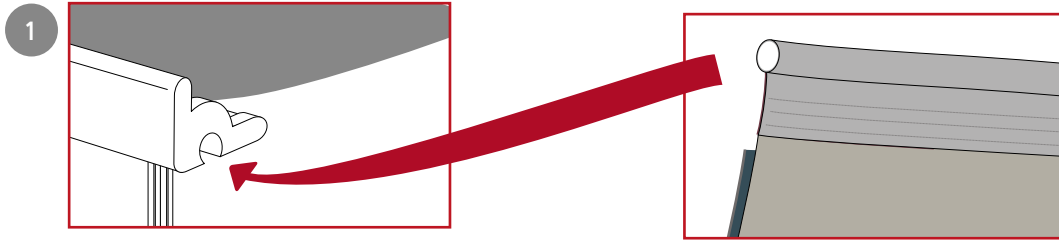

Partner

R5177 V1 2026

Partner side left or right

Front

Back

Partner front

80 cm front

120 cm front

120 cm door

Partner connect

Adjust for height

High

Low

www.isabella.net