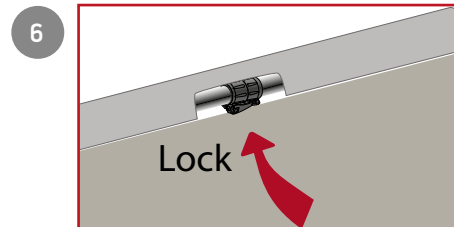

Partner

R5177 V1 2026

Partner side left or right

Front

Back

Partner front

80 cm front

120 cm front

120 cm door

Partner connect

Adjust for height

High

Low

www.isabella.net