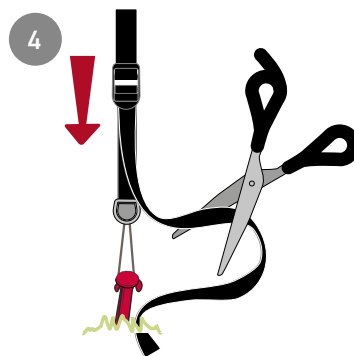

Partner

R5177 V1 2026

Partner side left or right

Front

Back

Partner front

80 cm front

120 cm front

120 cm door

Partner connect

Adjust for height

High

Low

www.isabella.net