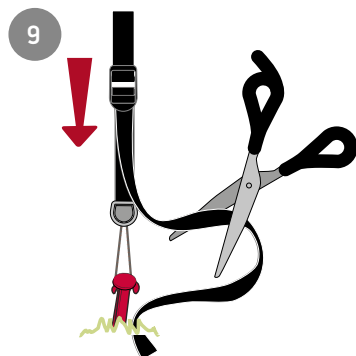

Partner

R5177 V1 2026

Partner side left or right

Front

Back

Partner front

80 cm front

120 cm front

120 cm door

Partner connect

Adjust for height

High

Low

www.isabella.net