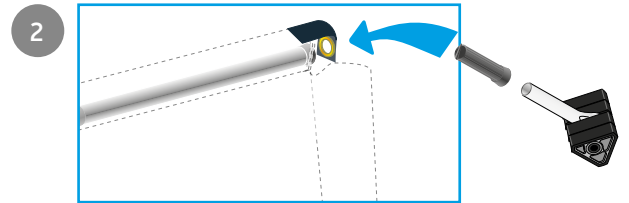

Partner

R5177 V1 2026

Partner side left or right

Front

Back

Partner front

80 cm front

120 cm front

120 cm door

Partner connect

Adjust for height

High

Low

www.isabella.net