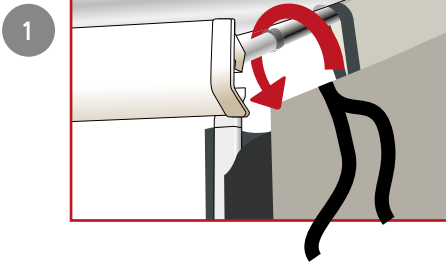

Partner

R5177 V1 2026

Partner side left or right

Front

Back

Partner front

80 cm front

120 cm front

120 cm door

Partner connect

Adjust for height

High

Low

www.isabella.net