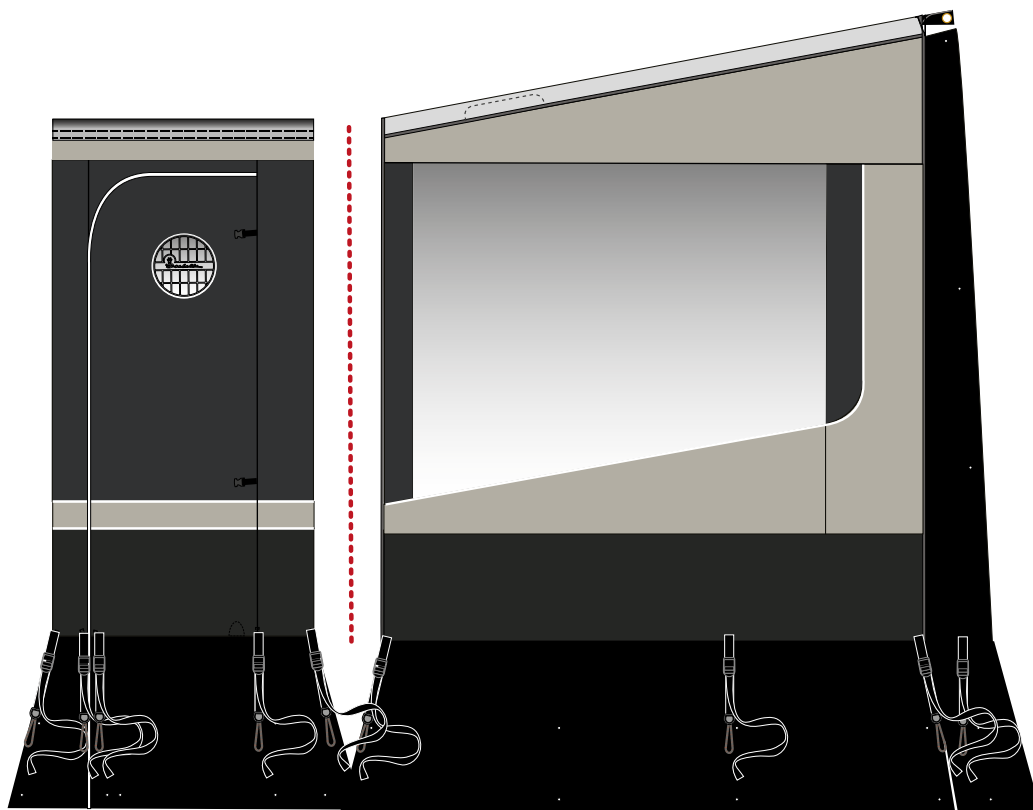

Partner

R5177 V1 2026

Partner side left or right

Front

Back

Partner front

80 cm front

120 cm front

120 cm door

Partner connect

Adjust for height

High

Low

www.isabella.net