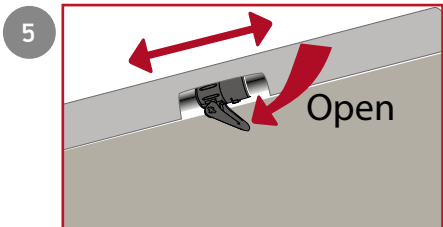

Partner

R5177 V1 2026

Partner side left or right

Front

Back

Partner front

80 cm front

120 cm front

120 cm door

Partner connect

Adjust for height

High

Low

www.isabella.net