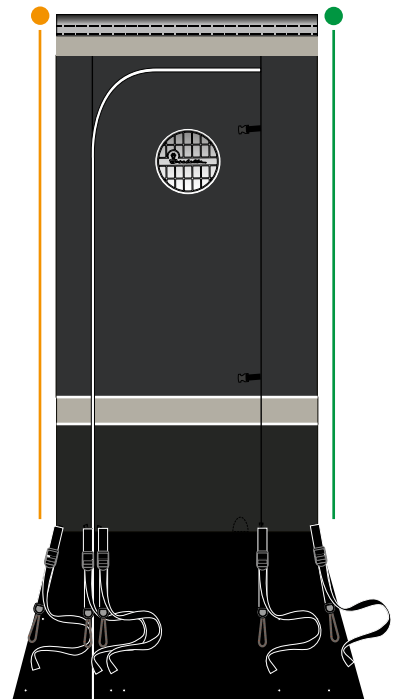

Partner

R5177 V1 2026

Partner side left or right

Front

Back

Partner front

80 cm front

120 cm front

120 cm door

Partner connect

Adjust for height

High

Low

www.isabella.net