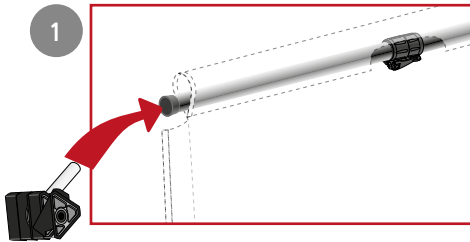

Partner

R5177 V1 2026

Partner side left or right

Front

Back

Partner front

80 cm front

120 cm front

120 cm door

Partner connect

Adjust for height

High

Low

www.isabella.net